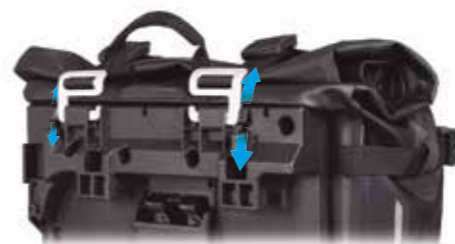

NEW **TR 30** | **WATERPROOF**

X40 Y23 Z38 cm
Ref. X0TR30

PATENT PENDING

DETAILS

4 SIDE + 2 TOP BUCKLES:
ADJUST THE BAG TO THE SIZE
OF THE LOAD

AIRCRAFT GRADE ANODIZED
ALUMINUM BUCKLES

REFLECTIVE ELEMENTS

FEATURES

Icon descriptions Page 143

PATENT PENDING

DOUBLE LOCKING SYSTEM

QUICK MOUNTING & QUICK LOCKING:
ONE KEY TO OPEN AND RELEASE. LOCK
ACCESS TO INSIDE OF THE BAG

PREMIUM LOCK

+ ANTIDUST PROTECTOR

ULTRA DURABLE MATERIAL

- 1000H UV PROTECTION
- ABRASION RESISTANCE **25.000 CYCLES**
- ULTRA HIGH FREQUENCY HOLDING
- REINFORCED BOTTOM STRUCTURE

WATERPROOF

DOUBLE ROLL BAGS

INSTALLATION TO 3P AND 4P SYSTEM

HEAVY DUTY 4P & 3P MOUNTING PLATE
MADE OF POLYAMIDE 30% GLASS FIBER

SIDE FITTING
not included