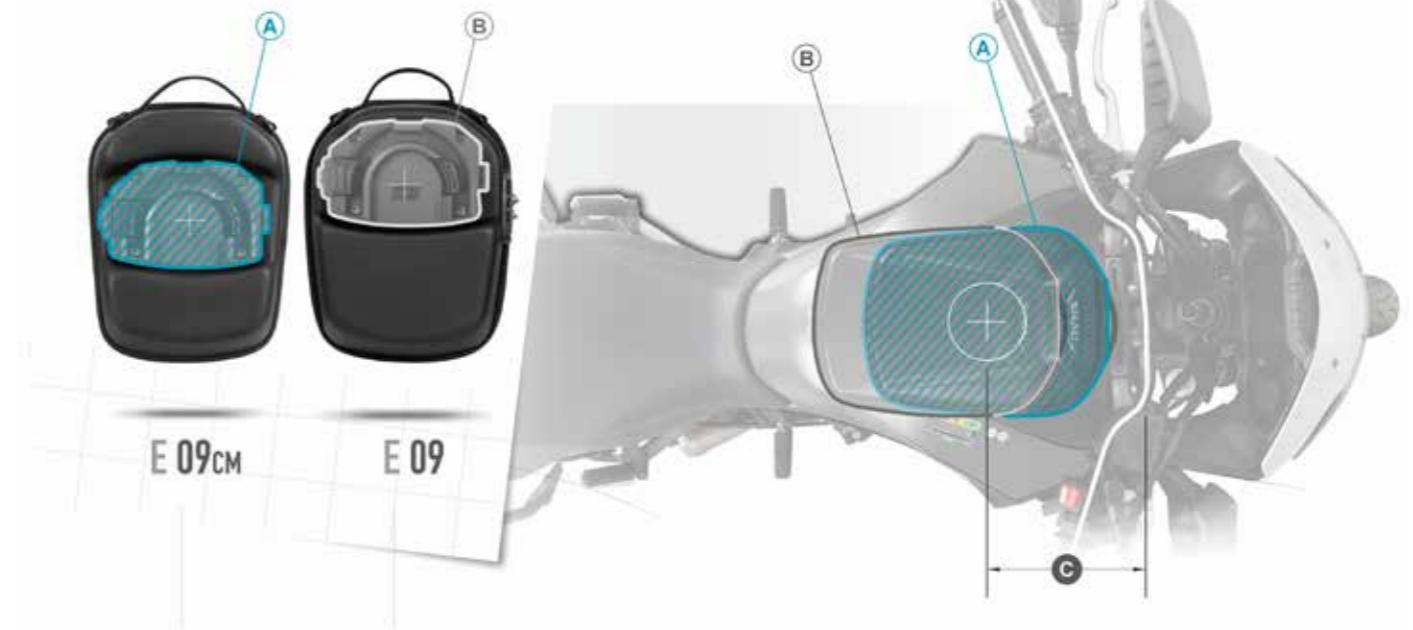

E 09cm VS E 09

	C > 12 cm	12 cm > C > 8 cm	C < 8 cm
E 09 CM	✓ (recommended)	—	—
E 09	✓	✓	—