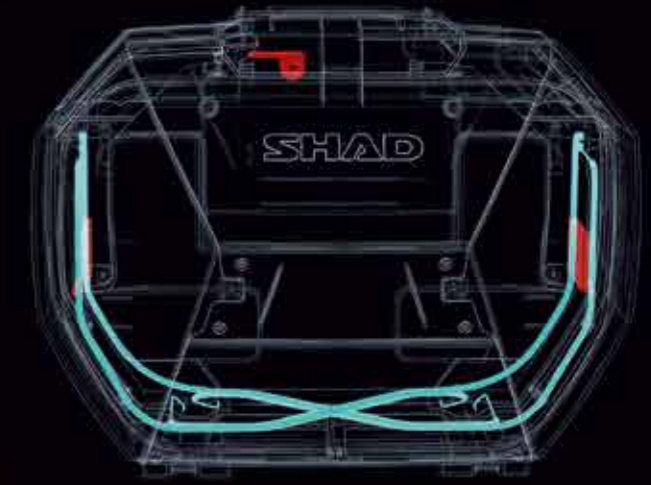

ENGINEERED FOR RIDING