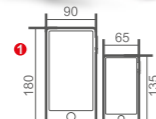

SHAD ENGINEERED MOUNTING SYSTEM

360° SUPPORT

HANDLEBAR SIZES

Ø 20-40 MM

SMARTPHONE CASE

- 1 LIGHT RAIN RESISTANT CASE
- 2 CABLE OUTLET
- 3 TOUCH SCREEN

X-FRAME SYSTEM

- 1 PHONE SIZES
- 2 SAFETY TETHER
- 3 RUBBER GRIPS
- 4 DESK SUPPORT