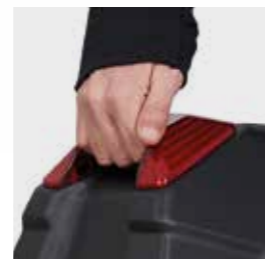

INSTALLATION ON SIDE BAG HOLDER SR

Strong and light fitting made of polyamide and glass fiber

KEY LOCK MECHANISM

COMBINATION LOCK

INTEGRATED CARRYING HANDLE

E48

EXPANDABLE SADDLE BAGS

X 47 Y 24/30 Z 29 cm
Ref. X0SE482