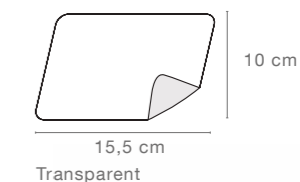

FILM PROTECTOR

Ref. X1SL02