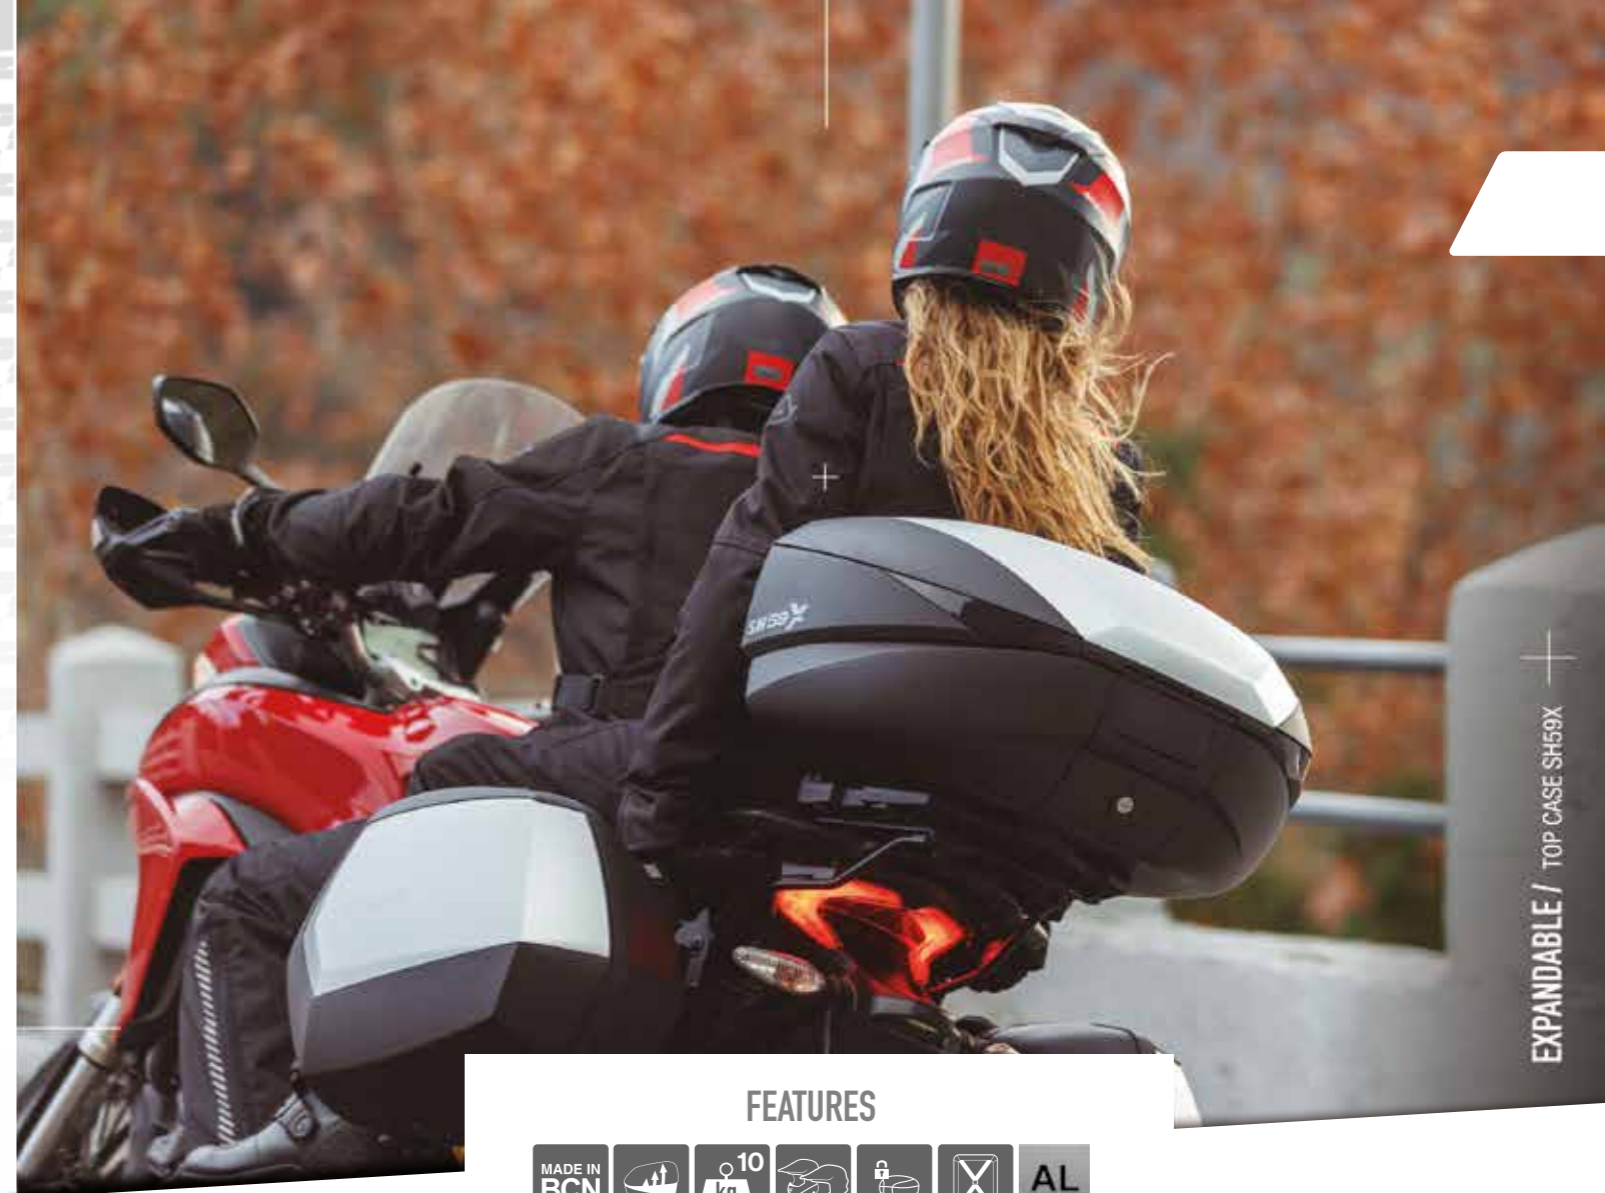

EXPANDABLE / TOP CASE SH59X

FEATURES

Icon descriptions Page 143

INCLUDED

STANDARD PLATE + SCREWS   PREMIUM SMART LOCK

ACCESSORIES

BACKREST
Ref. D0RI80

INNER BAG
Ref. X0IB59

X 21/28 Y 50 Z 39 cm
EXPANDABLE

ALUMINIUM PLATE +
SCREWS
Ref. D1BTRPA

ALUMINIUM PLATE +
SCREWS
Ref. D1BTRPA2

BRAKE LIGHT
Ref. D0B29KL

LED