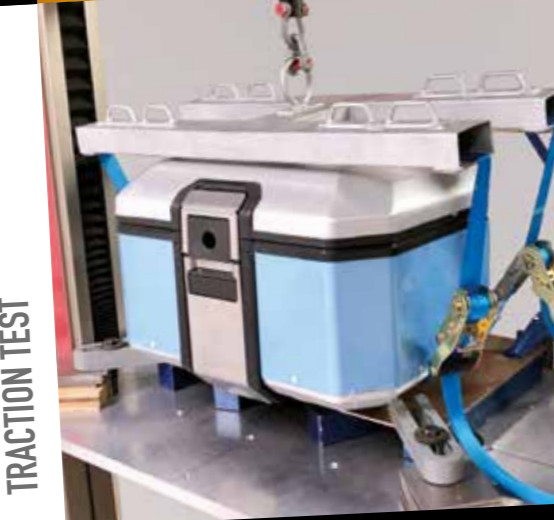

SHAKER TEST

ADVENTURE GALICIA

100 COLLS

WATERPROOFNESS TEST

WEATHERING TEST

CROM RIDE

JOAN PEDRERO

TRACTION TEST