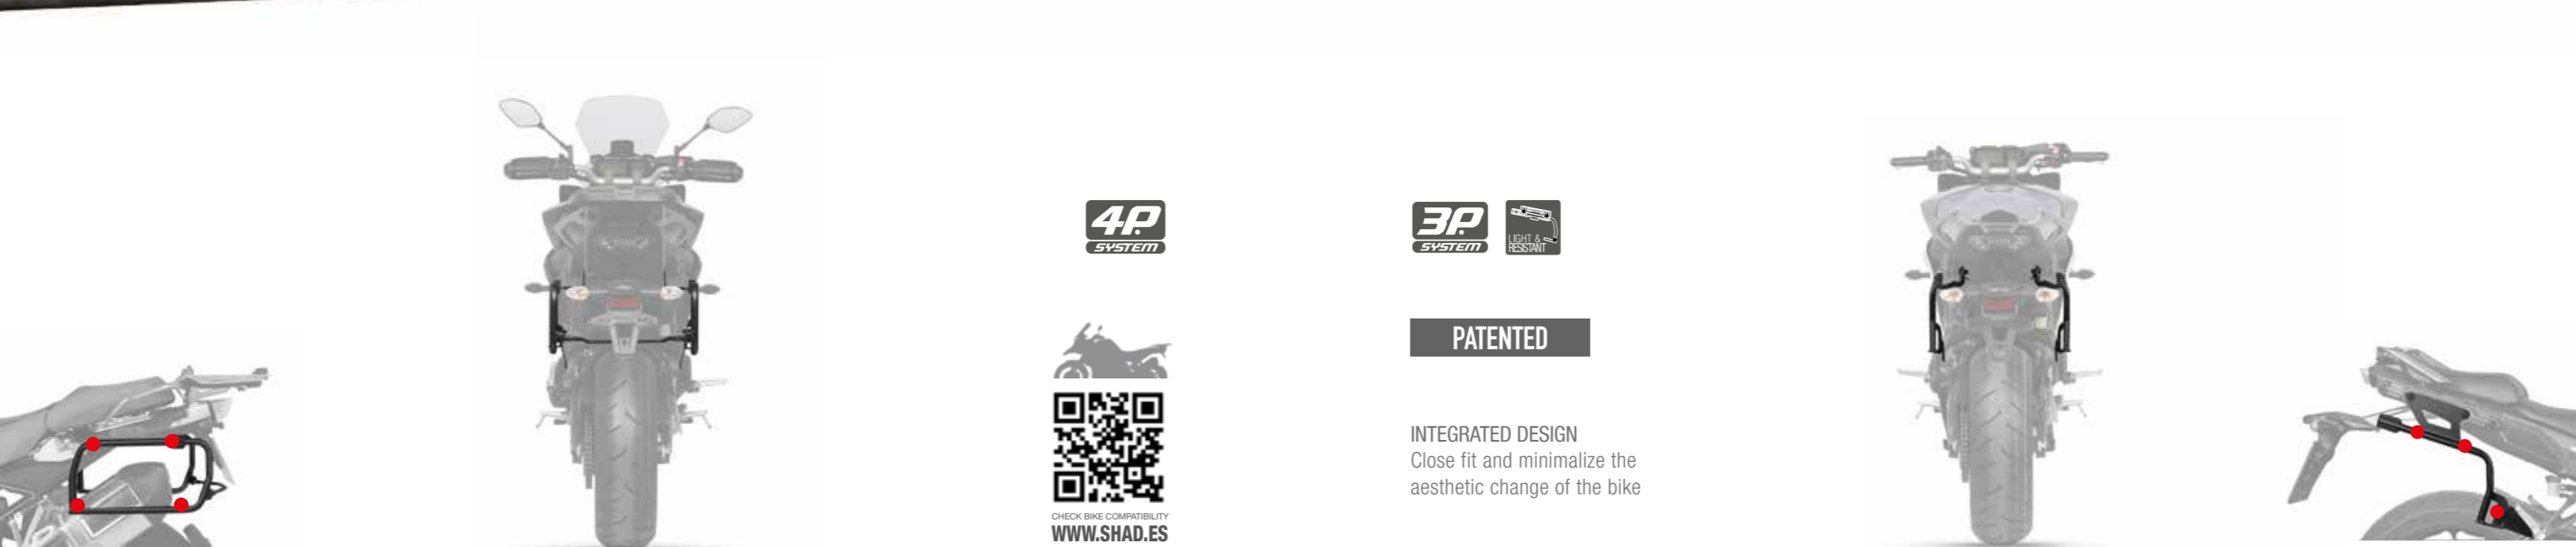

CHECK BIKE COMPATIBILITY
WWW.SHAD.ES

PATENTED

INTEGRATED DESIGN
Close fit and minimize the aesthetic change of the bike

DURABILITY
Designed for hard use. Transversal support to increase strength between the two cases.

MATERIAL
20mm Steel frame. Biggest in the market. Metallic powder coated paint.

COMPATIBLE WITH:
TR47L & TR47R, TR47L & TR47R BLACK EDITION, TR36L & TR36R, TR36L & TR36R BLACK EDITION, SH38X, SH36, SH35, TR40, TR30.

LIGHTNESS
Nearly no change in the bike's center of gravity, hence improving safety.

MATERIAL
20mm Steel frame. Biggest in the market. Metallic powder coated paint.

COMPATIBLE WITH:
SH38X, SH36, SH35, SH23, TR40, TR30.

PATENTED
3 point to fit the case on the bike.