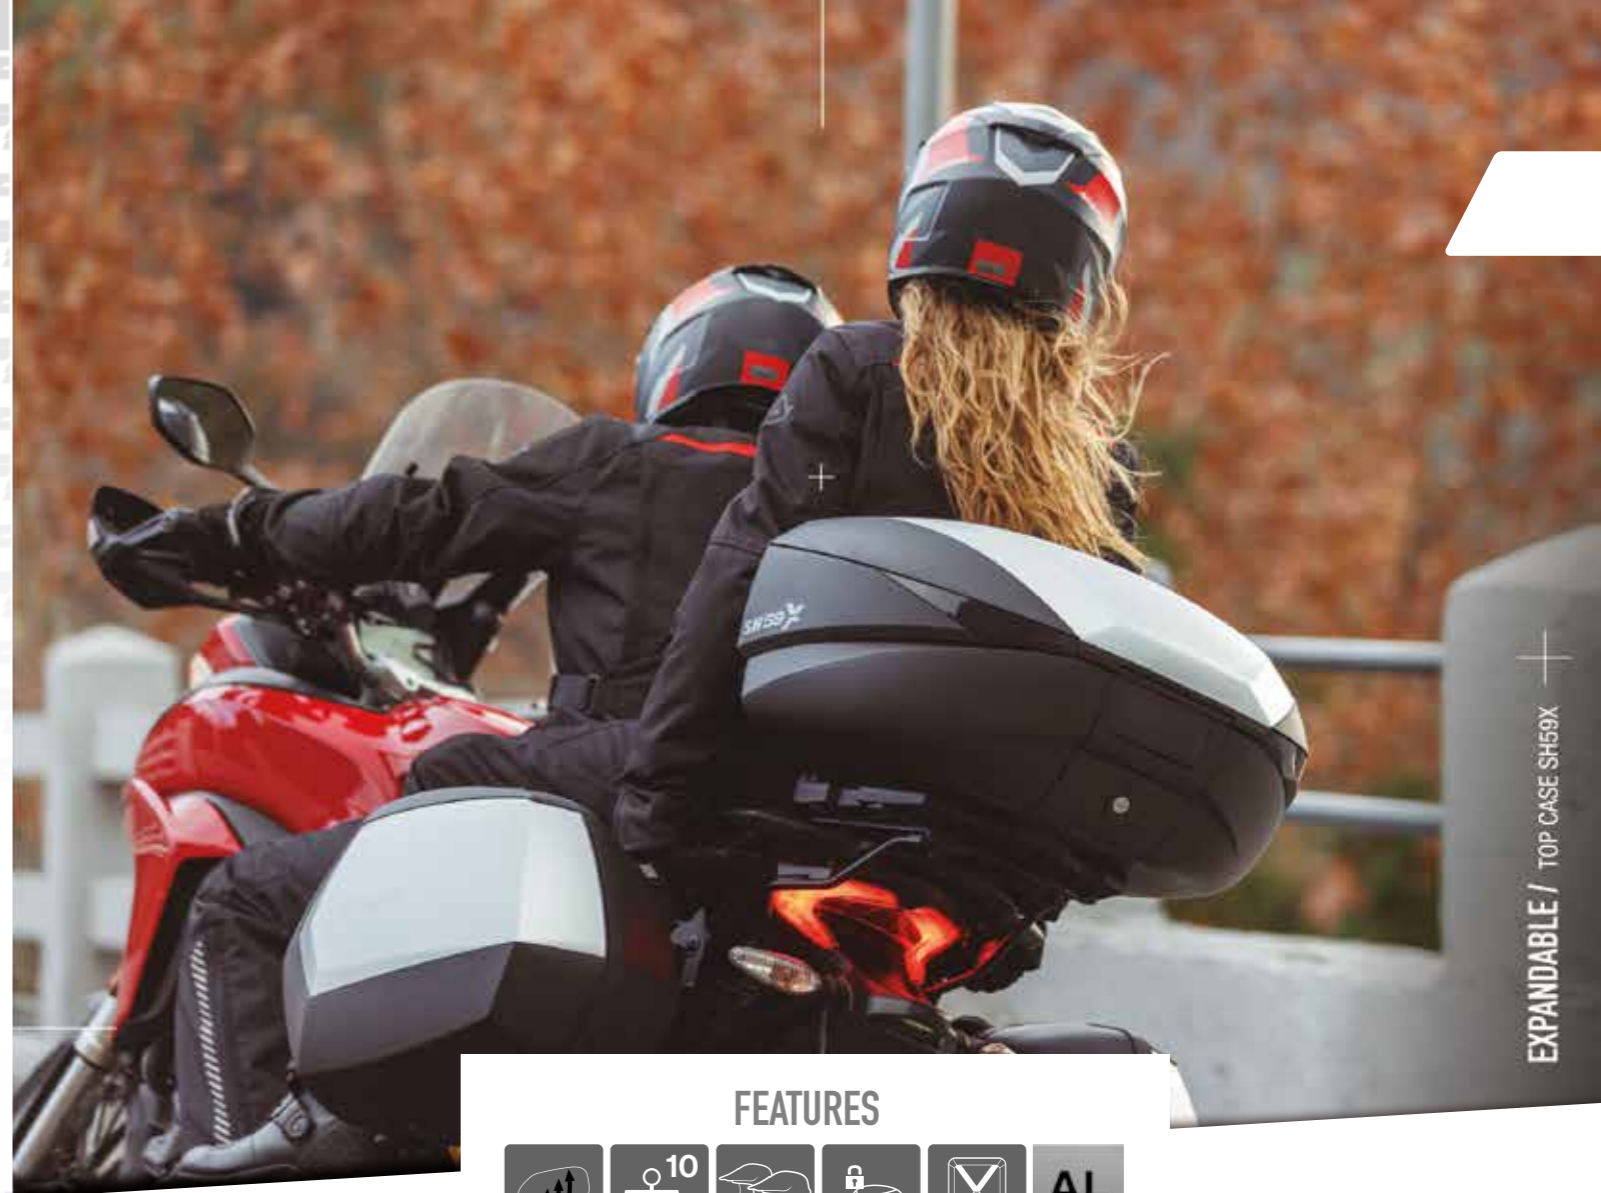

EXPANDABLE / TOP CASE SH59X

FEATURES

Icon descriptions Page 119

INCLUDED

STANDARD PLATE + SCREWS   PREMIUM SMART LOCK

ACCESSORIES

BACKREST
Ref. D0RI80

INNER BAG
Ref. X0IB59

X 21/28 Y 50 Z 39 (cm)
EXPANDABLE

ALUMINIUM PLATE +
SCREWS
Ref. D1BTRPA

ALUMINIUM PLATE +
SCREWS
Ref. D1BTRPA2

BRAKE LIGHT
Ref. D0B29KL

LED