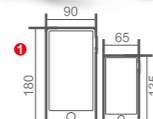

X-FRAME SYSTEM

- 1 PHONE SIZES
- 2 SAFETY TETHER
- 3 RUBBER GRIPS
- 4 DESK SUPPORT

XFRAME / MIRROR AND HANDLEBAR SYSTEM